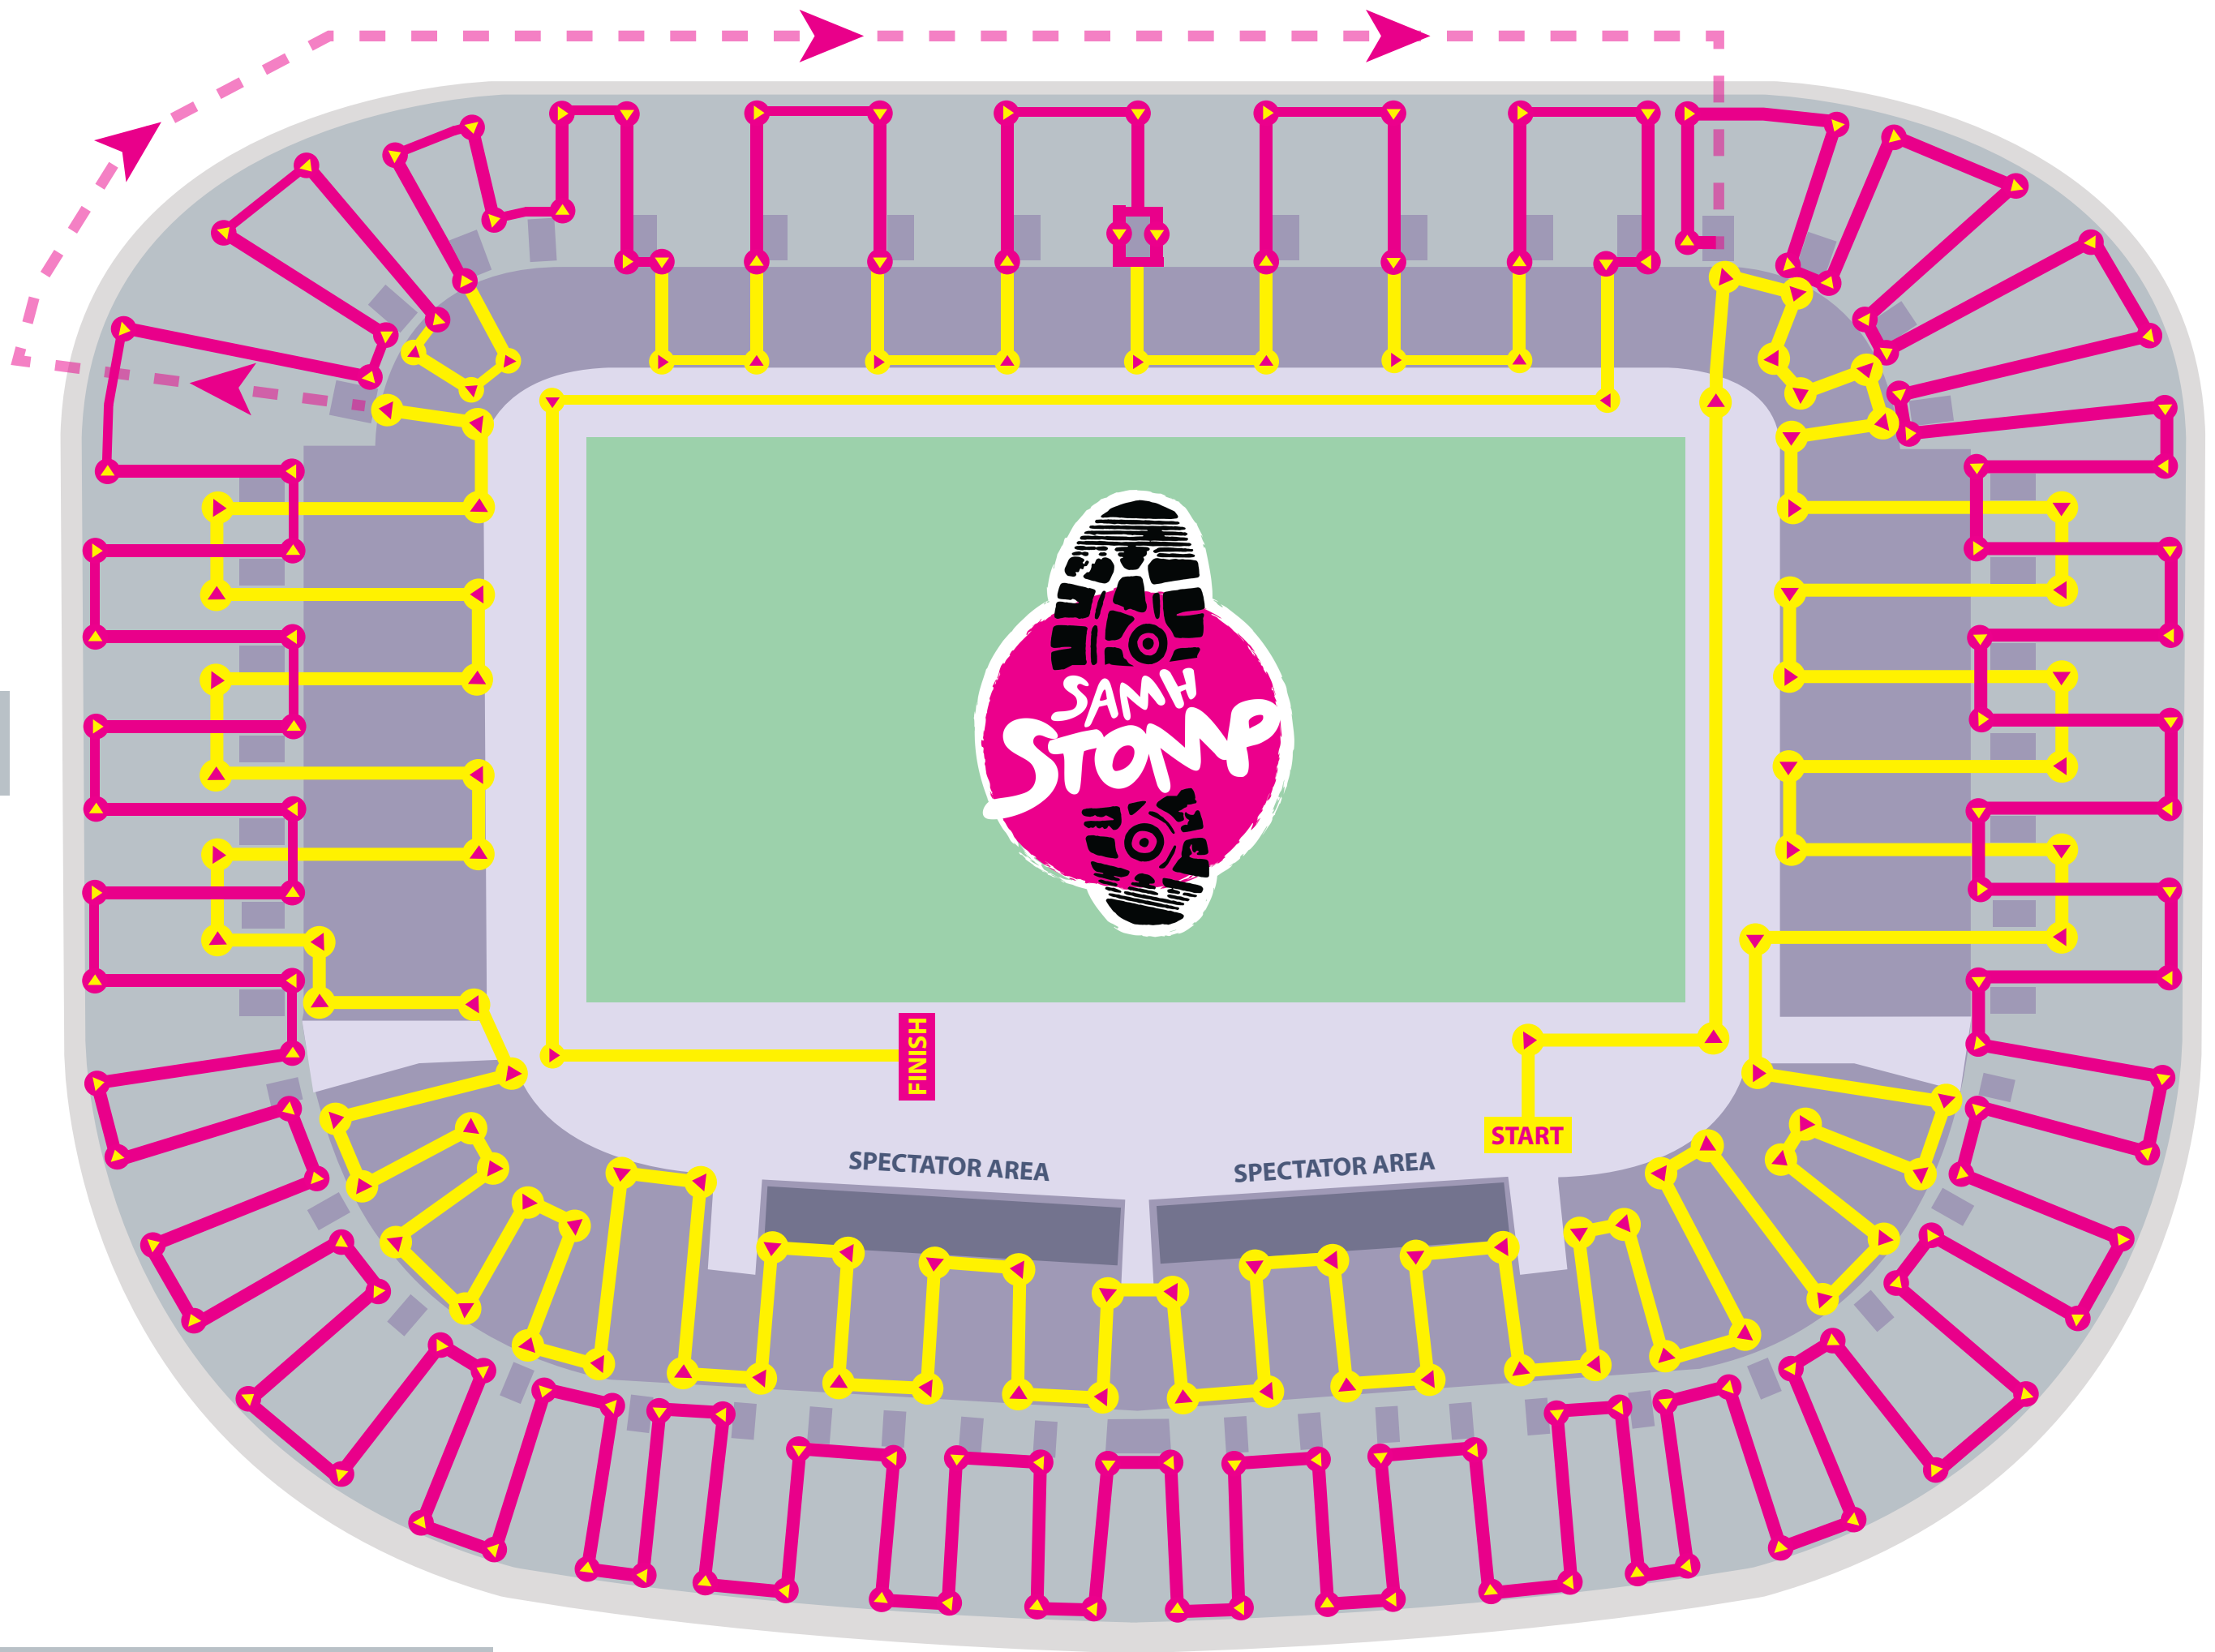

EXTREME STOMP ROUTE MAP

E

N

S

W

BT MURRAYFIELD STADIUM

- LOWER TIERS
- UPPER TIERS
- >--- EAST CONCOURSE